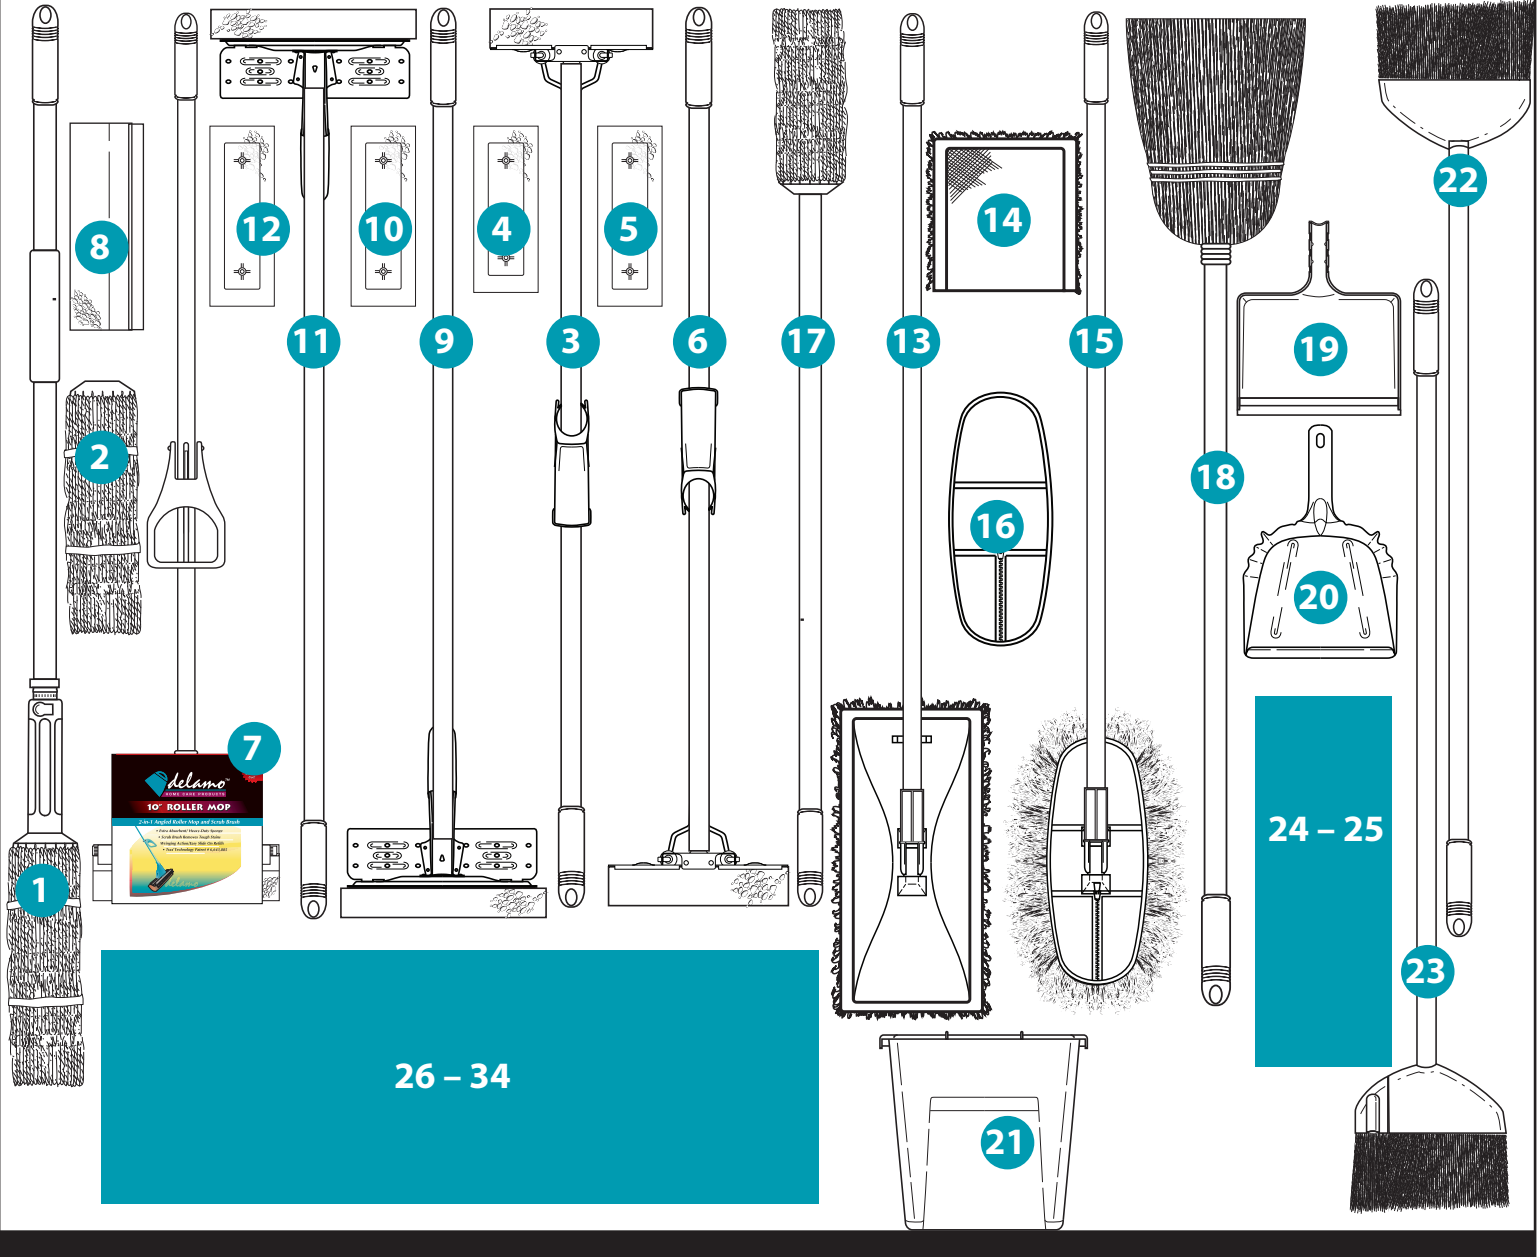

# Banner Area

## Legend

1. Lock Twist Mop
2. Twist Mop Refill
3. 8" Plastic Butterfly
4. 8" BF Refill
5. 10" Metal Butterfly
6. 10" BF Refill
7. #8201 10" Plastic Roller Mop
8. 10" Roller Refill
9. Metal Side Hinge Sponge Mop
10. Refill
11. Plastic Side Hinge
12. Refill
13. Hardwood Floor Flat Mop
14. Refill
15. Swivel Duster
16. Duster Refill
17. Deck Mop
18. Corn Broom
19. Small Plastic Dustpan
20. Small Metal Dustpan
21. 17 Qt Bucket
22. Large Poly Broom
23. Small Poly Broom with Whisk
24. Whisk Broom
25. Whisk/ Dustpan Set
26. Iron Brush
27. Flat Scrub Brush
28. Dish Brush
29. Dish Sponge Wand
30. Radial Brush
31. Short Gong Brush
32. Counter Brush
33. Squeegee
34. Toilet Brush and Caddy